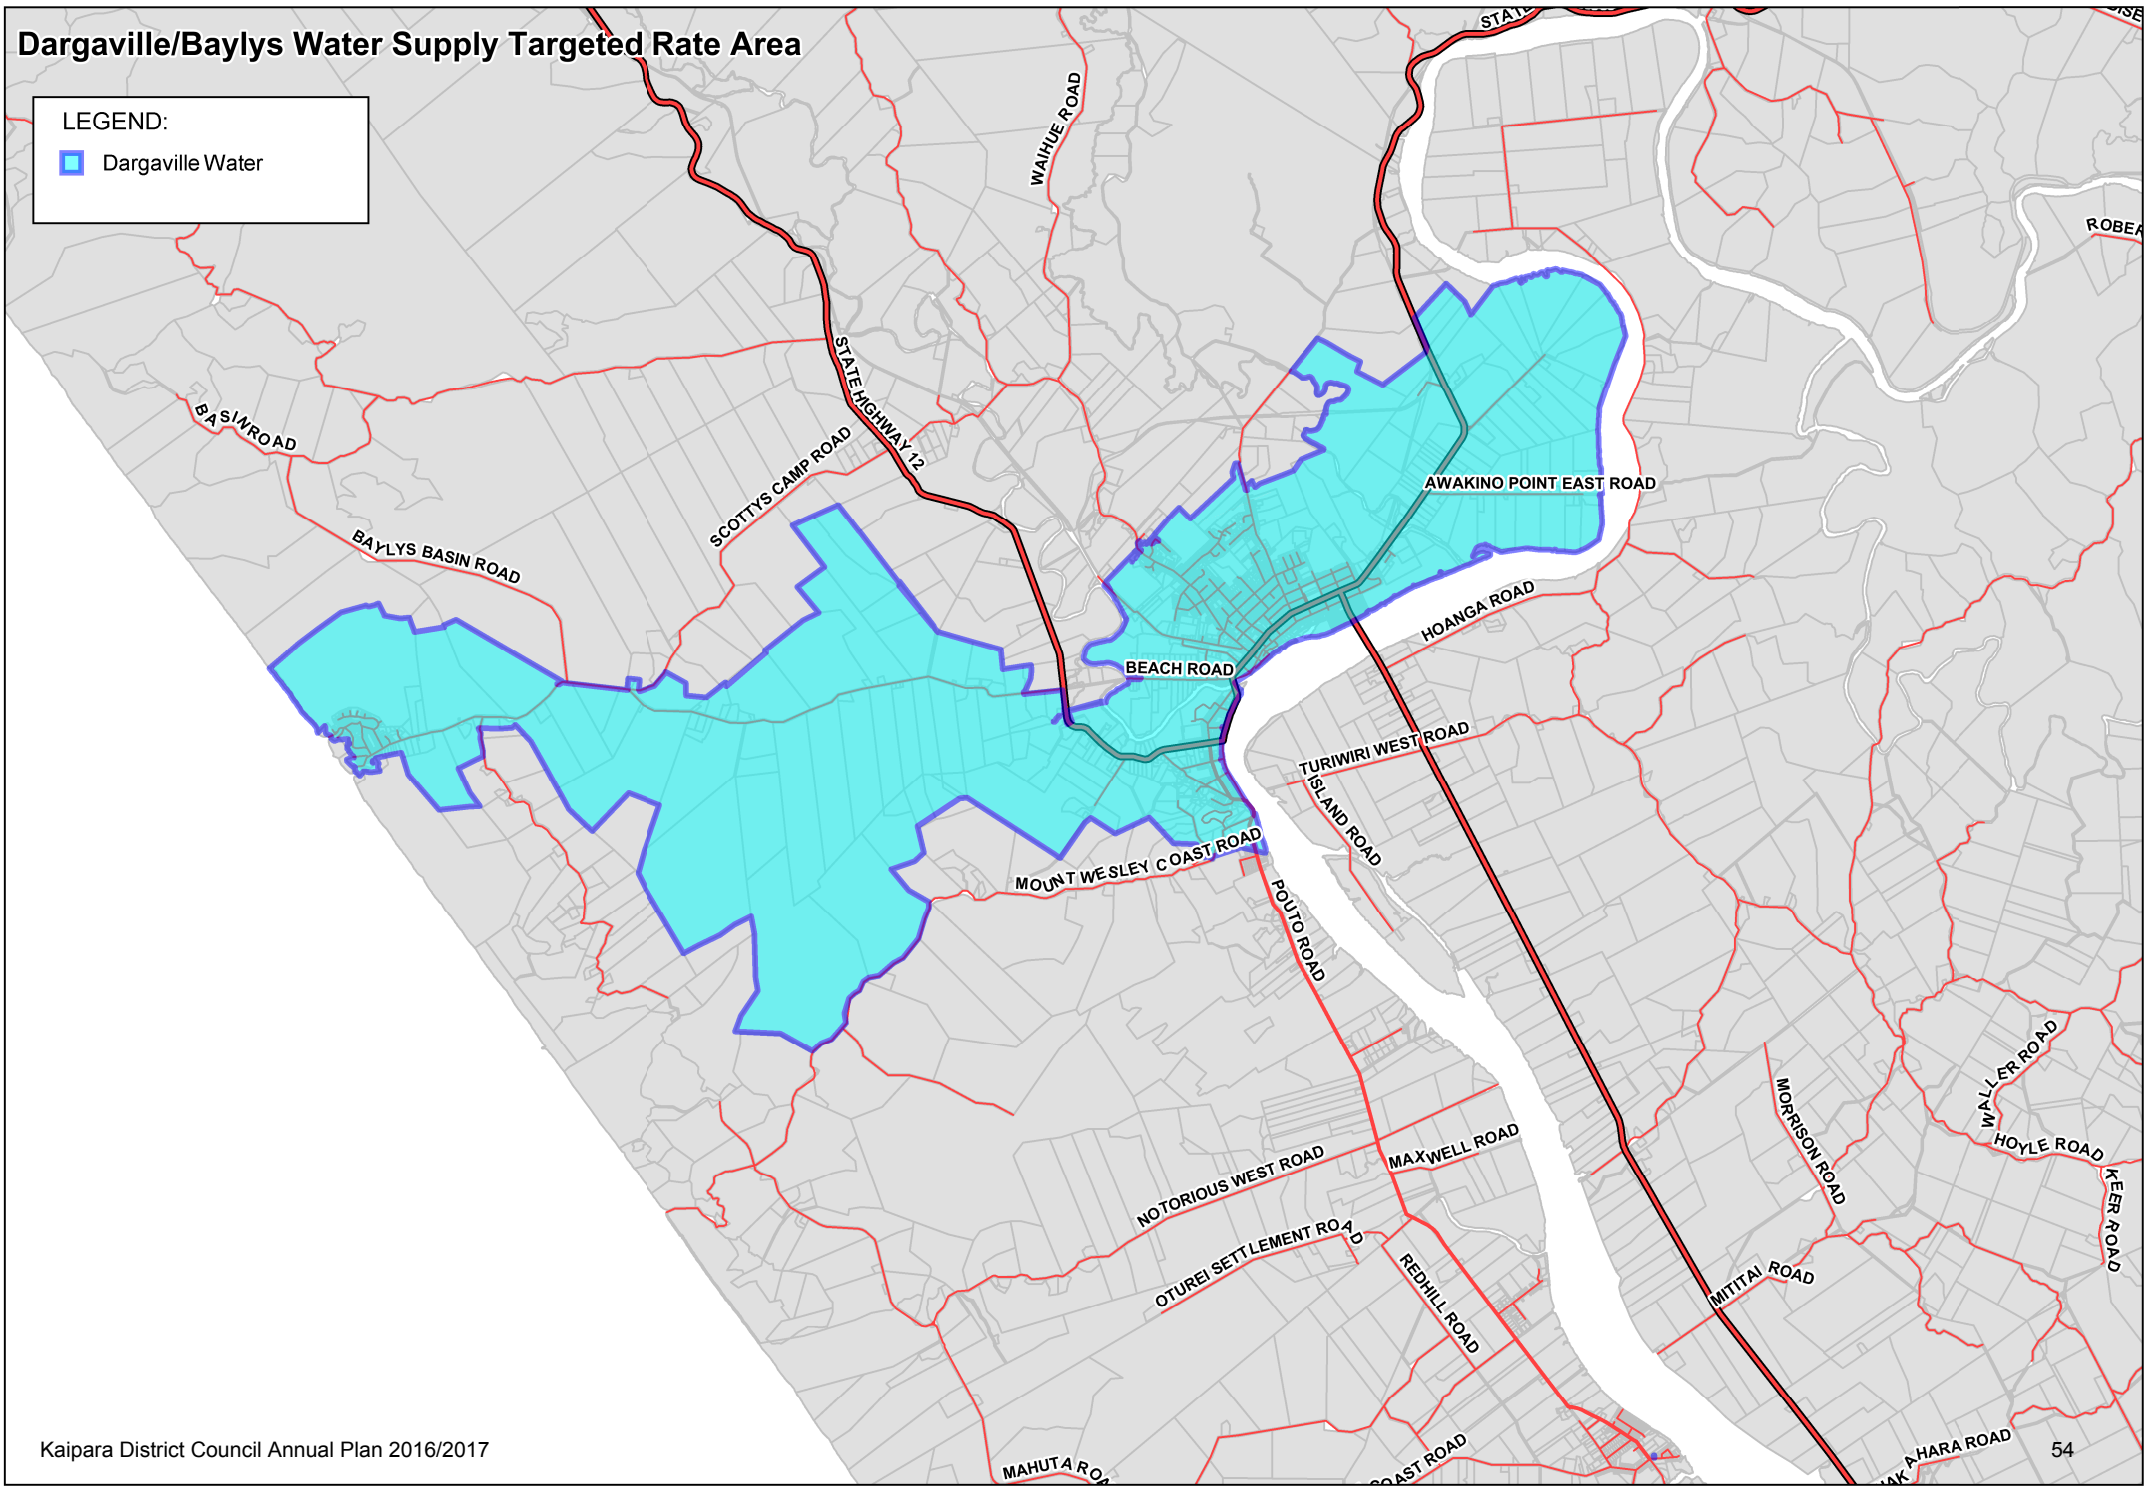

# **Appendix 3**

**Reticulated Water Supply Maps from Annual Plan 2016/2017**

# Dargaville/Baylys Water Supply Targeted Rate Area

LEGEND:  
■ Dargaville Water

# Glinks Gully Water Supply Targeted Rate Area

LEGEND:  
■ Glinks Gully Water

# Maungaturoto Water Supply Targeted Rate Area

LEGEND:

- Maungaturoto ( Township )
- Maungaturoto ( Station Village )