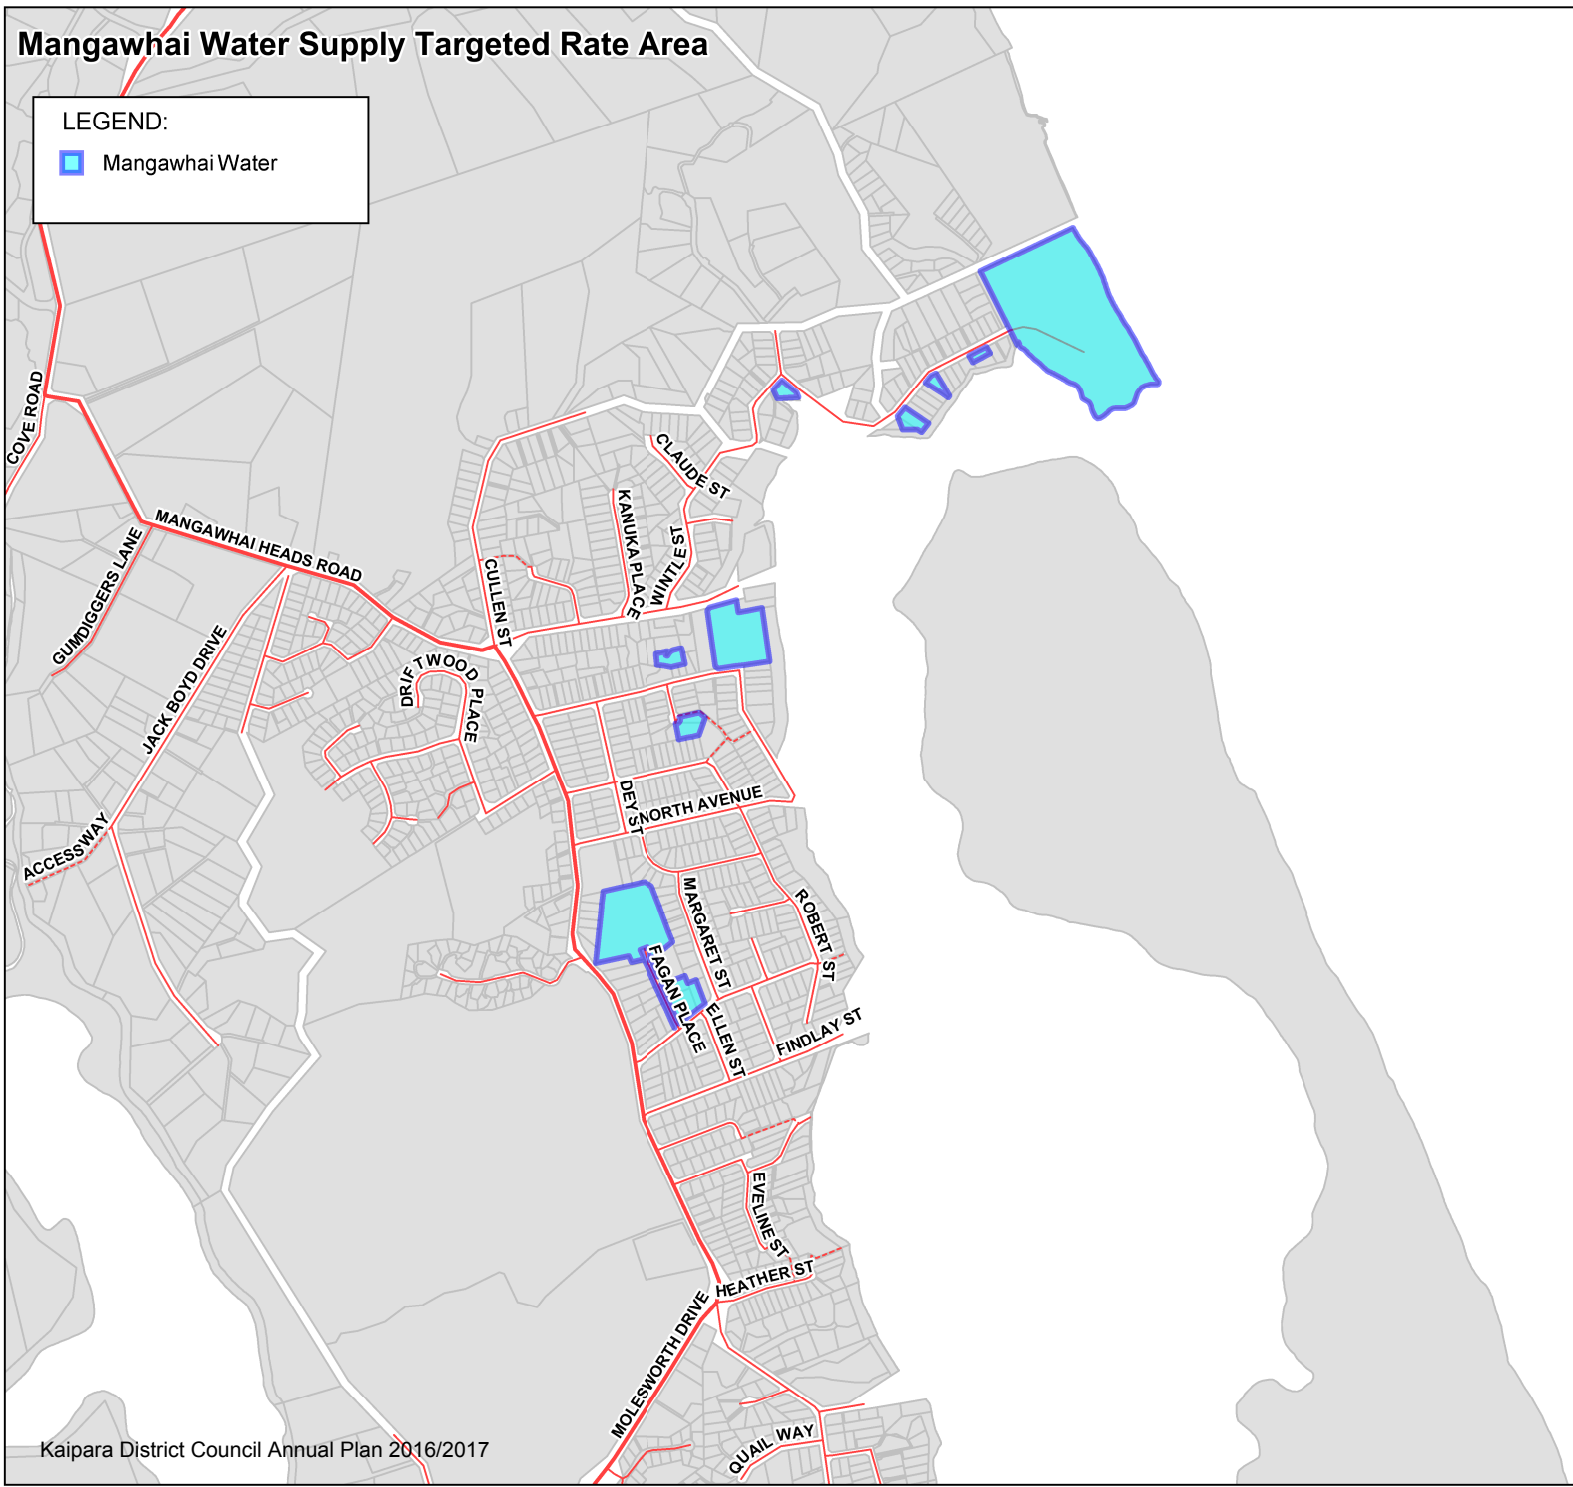

# **Appendix 3**

**Reticulated Water Supply Maps from Annual Plan 2016/2017**

# Dargaville/Baylys Water Supply Targeted Rate Area

LEGEND:  
■ Dargaville Water

# Glinks Gully Water Supply Targeted Rate Area

LEGEND:  
■ Glinks Gully Water

# Maungaturoto Water Supply Targeted Rate Area

LEGEND:

- Maungaturoto ( Township )
- Maungaturoto ( Station Village )