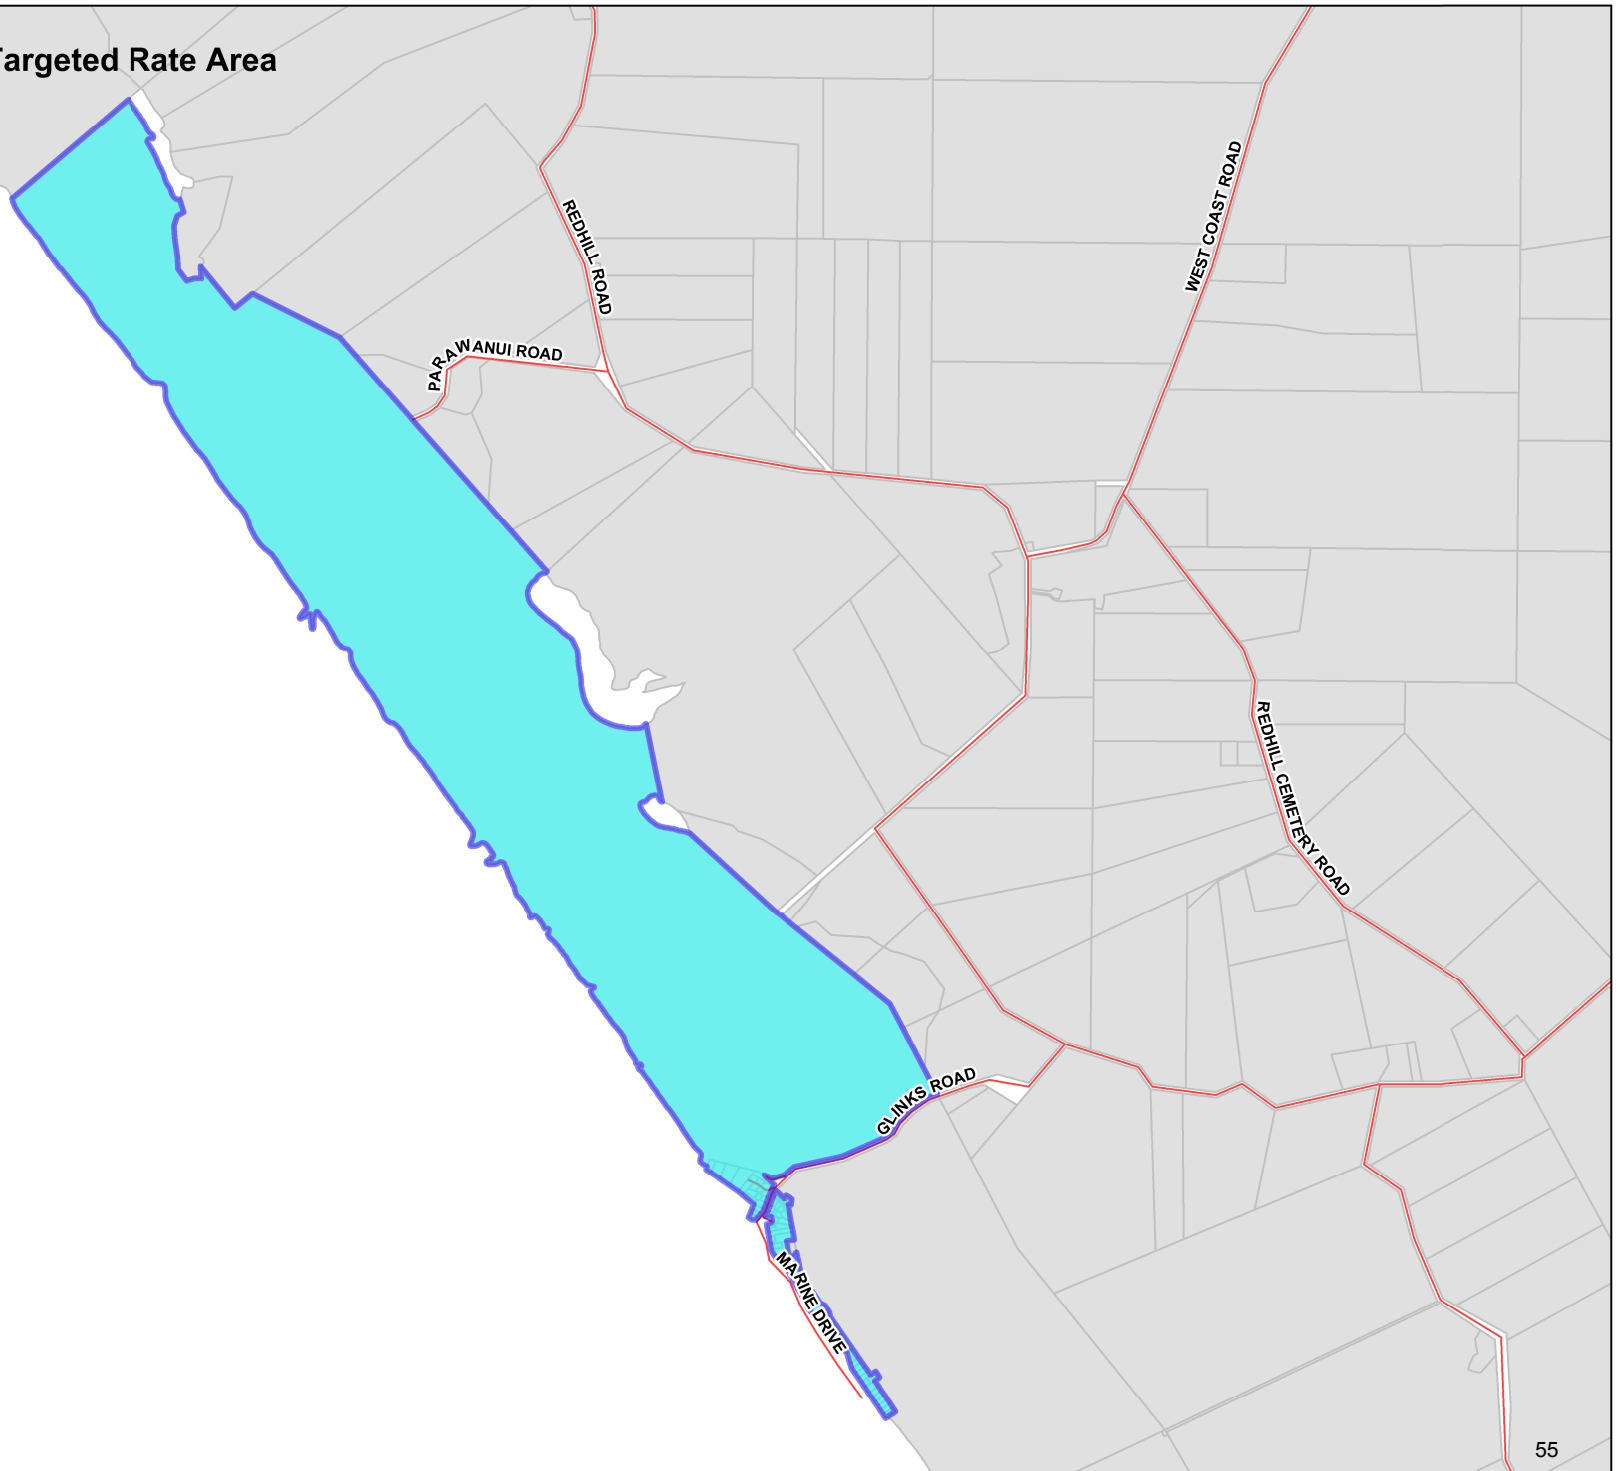

# **Appendix 3**

**Reticulated Water Supply Maps from Annual Plan 2016/2017**

# Dargaville/Baylys Water Supply Targeted Rate Area

LEGEND:  
■ Dargaville Water

# Glinks Gully Water Supply Targeted Rate Area

LEGEND:  
■ Glinks Gully Water

# Maungaturoto Water Supply Targeted Rate Area

LEGEND:

- Maungaturoto ( Township )
- Maungaturoto ( Station Village )