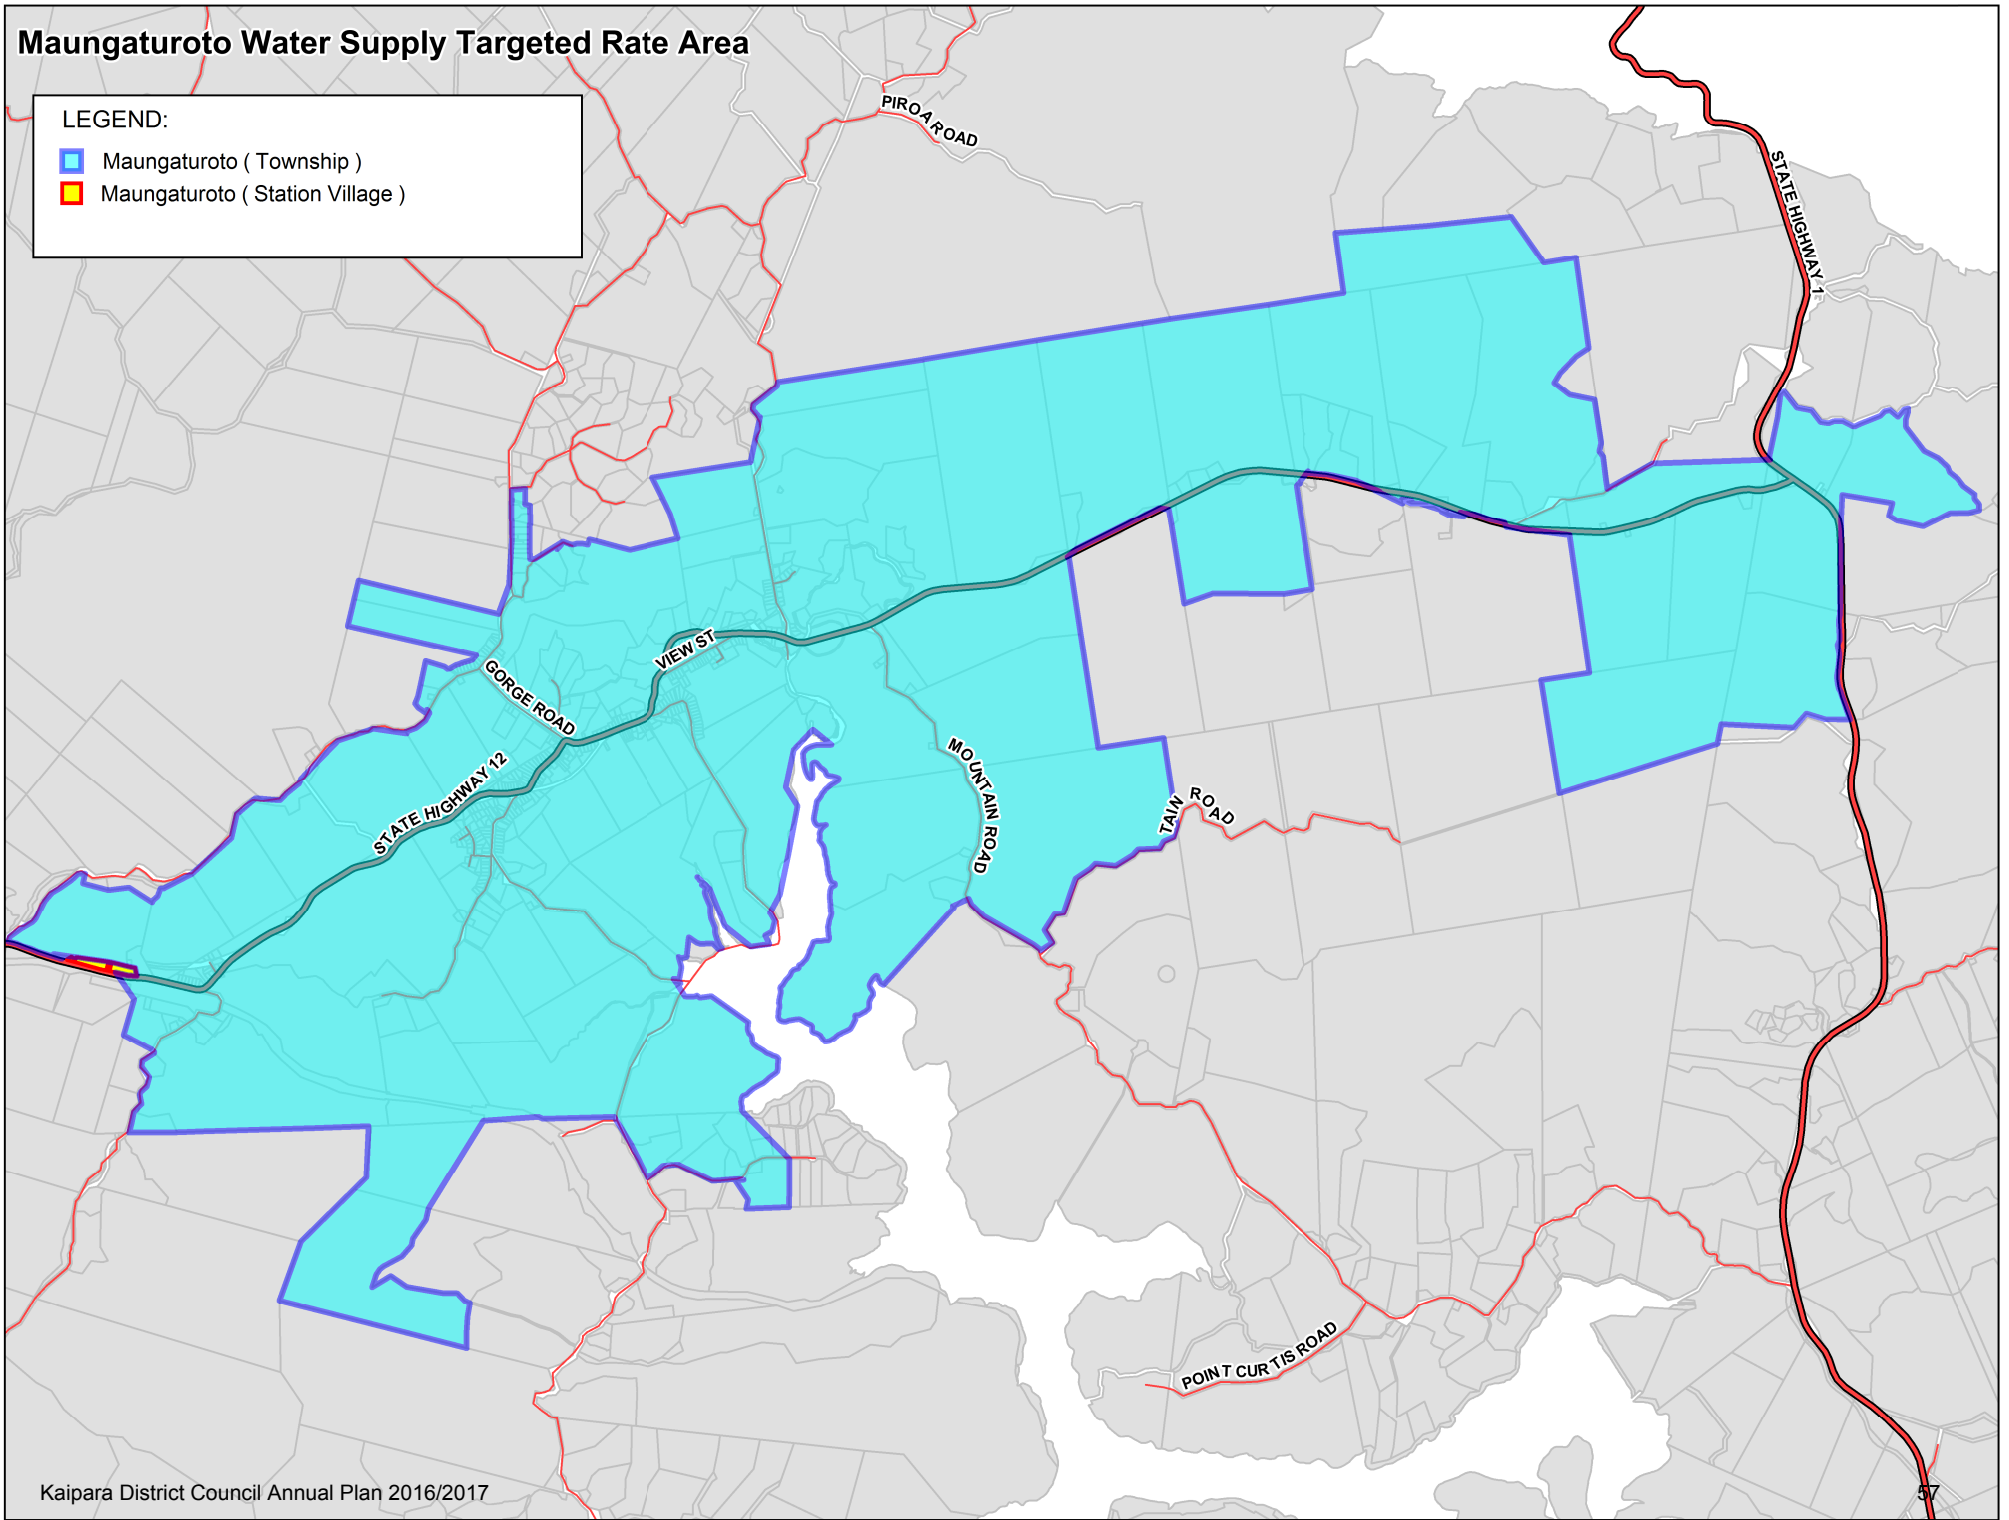

# Dargaville/Baylys Water Supply Targeted Rate Area

LEGEND:  
■ Dargaville Water

# Glinks Gully Water Supply Targeted Rate Area

LEGEND:  
■ Glinks Gully Water

# Mangawhai Water Supply Targeted Rate Area

LEGEND:  
■ Mangawhai Water

# Maungaturoto Water Supply Targeted Rate Area

LEGEND:

- Maungaturoto ( Township )
- Maungaturoto ( Station Village )